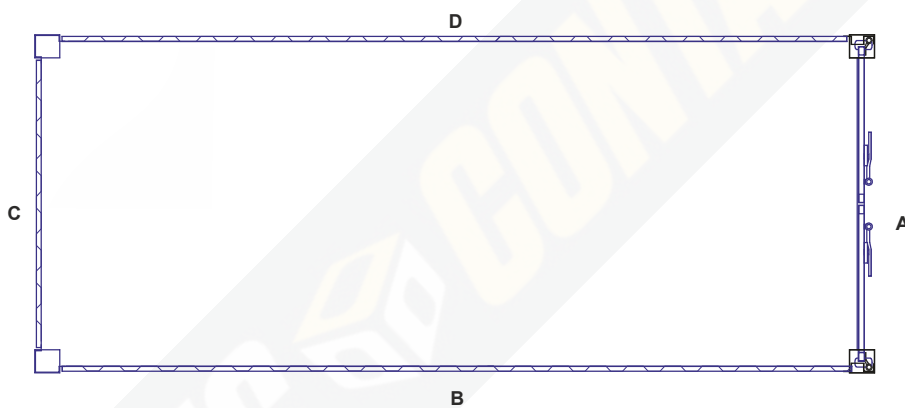

View C

View D

D

C

B

View A

2438

2591

View B

6058

CONFIDENTIAL

	20'Dc Merikontti (6058x2438x2591mm)
	Scandic Container Oy

CONFIDENTIAL

	40'Dc Merikontti (12192x2438x2591mm)
	Scandic Container Oy

View D

View C

D

View A

View B

CONFIDENTIAL

	10' varastokontti perusmalli (2991x2438x2591 mm)
	Scandic Container Oy