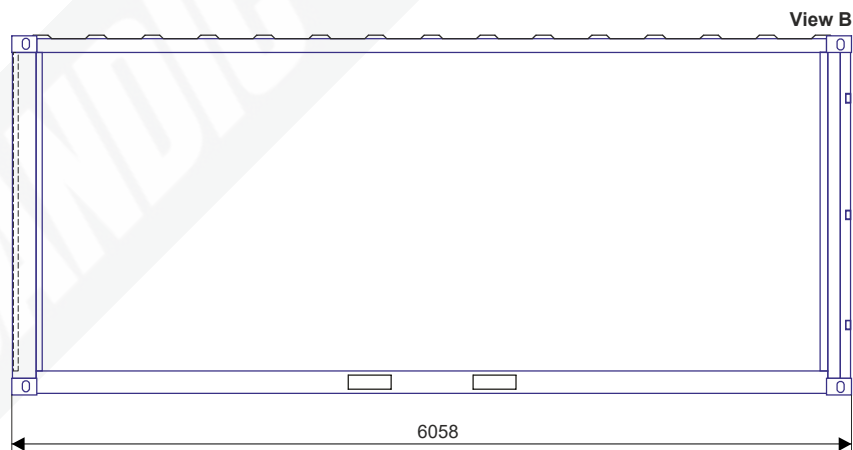

View C

View D

D

C

B

View A

2438

2591

View B

6058

CONFIDENTIAL

	20'Dc Merikontti (6058x2438x2591mm)
	Scandic Container Oy

CONFIDENTIAL

	40'Dc Merikontti (12192x2438x2591mm)
	Scandic Container Oy

View D

View C

D

View A

View B

CONFIDENTIAL

	10' varastokontti perusmalli (2991x2438x2591 mm)
	Scandic Container Oy