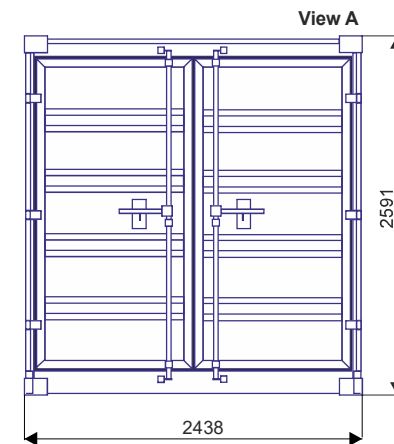

View C

View D

D

C

B

View A

2438

2591

View B

6058

CONFIDENTIAL

	20'Dc Merikontti (6058x2438x2591mm)
	Scandic Container Oy

CONFIDENTIAL

	40'Dc Merikontti (12192x2438x2591mm)
	Scandic Container Oy

View D

View C

D

View A

View B

CONFIDENTIAL

	10' varastokontti perusmalli (2991x2438x2591 mm)
	Scandic Container Oy