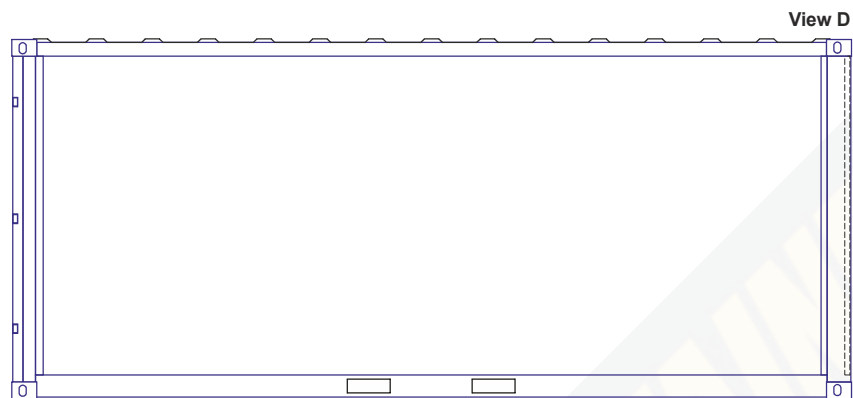

View D

D

C

B

2438

2591

6058

CONFIDENTIAL

	20'Dc Merikontti (6058x2438x2591mm)
	Scandic Container Oy