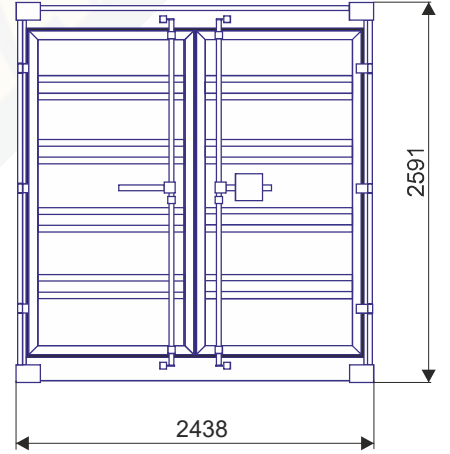

View B

6058

CONFIDENTIAL

	20'Dc Merikontti (6058x2438x2591mm)
	Scandic Container Oy

CONFIDENTIAL

	40'Dc Merikontti (12192x2438x2591mm)
	Scandic Container Oy

View D

View C

D

View A

View B

CONFIDENTIAL

	10' varastokontti perusmalli (2991x2438x2591 mm)
	Scandic Container Oy