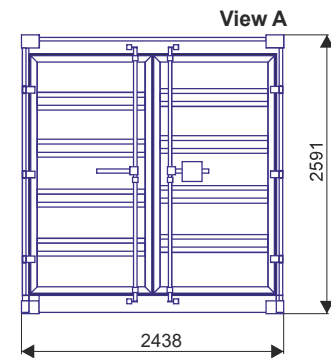

View C

View D

D

C

B

View A

2438

2591

View B

6058

CONFIDENTIAL

	20'Dc Merikontti (6058x2438x2591mm)
	Scandic Container Oy

CONFIDENTIAL

	40'Dc Merikontti (12192x2438x2591mm)
	Scandic Container Oy

View D

View C

D

View A

View B

CONFIDENTIAL

	10' varastokontti perusmalli (2991x2438x2591 mm)
	Scandic Container Oy