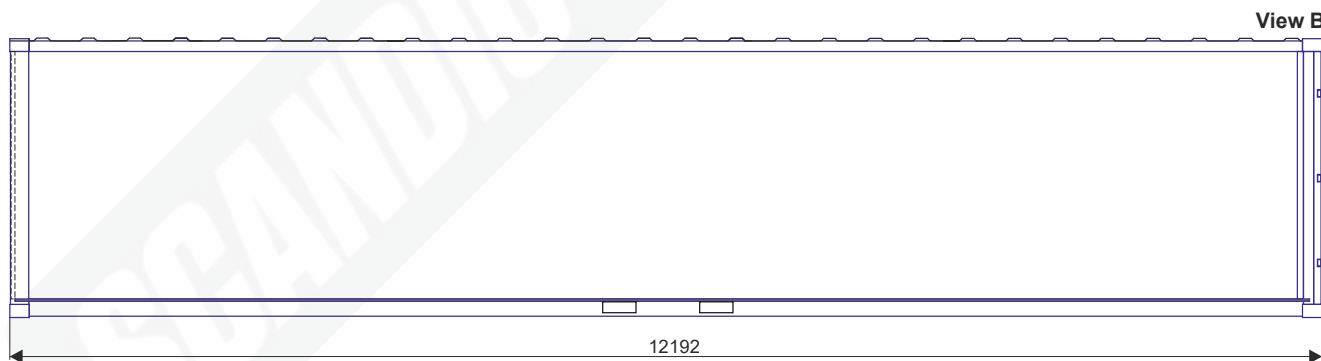

View C

View D

D

C

B

View A

2438

2591

View B

6058

CONFIDENTIAL

	20'Dc Merikontti (6058x2438x2591mm)
	Scandic Container Oy

CONFIDENTIAL

	40'Dc Merikontti (12192x2438x2591mm)
	Scandic Container Oy

View D

View C

D

View A

View B

CONFIDENTIAL

	10' varastokontti perusmalli (2991x2438x2591 mm)
	Scandic Container Oy