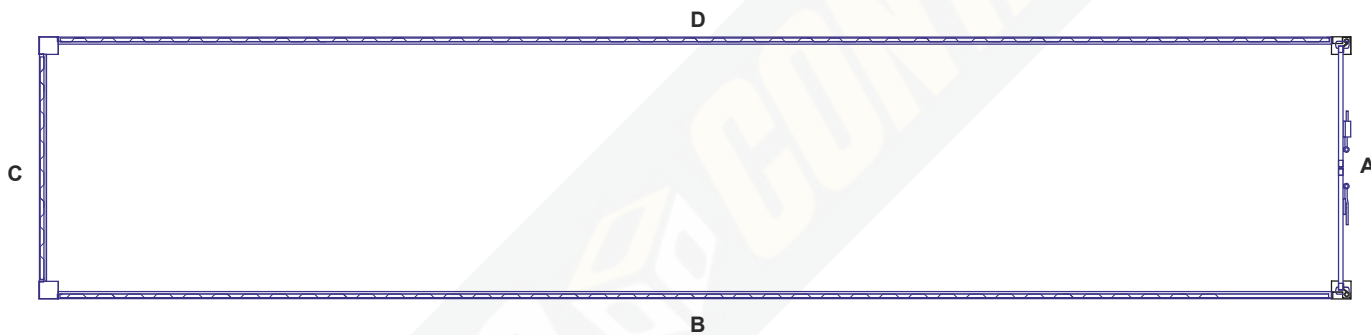

View C

View D

D

C

B

View A

2438

2591

View B

6058

CONFIDENTIAL

	20'Dc Merikontti (6058x2438x2591mm)
	Scandic Container Oy

CONFIDENTIAL

	40'Dc Merikontti (12192x2438x2591mm)
	Scandic Container Oy

View D

View C

D

View A

View B

CONFIDENTIAL

	10' varastokontti perusmalli (2991x2438x2591 mm)
	Scandic Container Oy