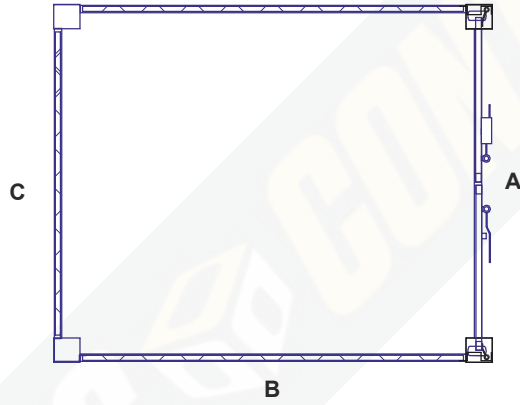

View B

6058

CONFIDENTIAL

	20'Dc Merikontti (6058x2438x2591mm)
	Scandic Container Oy

CONFIDENTIAL

	40'Dc Merikontti (12192x2438x2591mm)
	Scandic Container Oy

View D

View C

D

View A

View B

CONFIDENTIAL

	10' varastokontti perusmalli (2991x2438x2591 mm)
	Scandic Container Oy