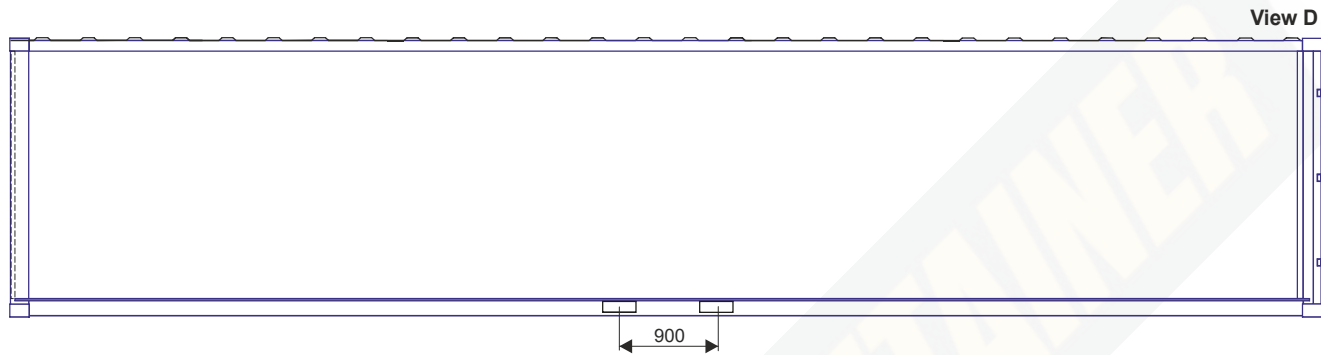

View C

View D

D

C

B

View A

2438

2591

View B

6058

CONFIDENTIAL

	20'Dc Merikontti (6058x2438x2591mm)
	Scandic Container Oy

CONFIDENTIAL

	40'Dc Merikontti (12192x2438x2591mm)
	Scandic Container Oy

View D

View C

D

View A

View B

CONFIDENTIAL

	10' varastokontti perusmalli (2991x2438x2591 mm)
	Scandic Container Oy