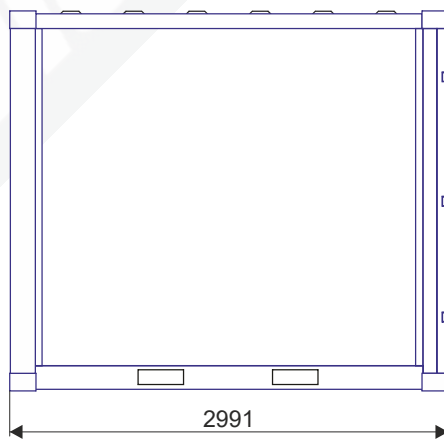

View B

6058

CONFIDENTIAL

	20'Dc Merikontti (6058x2438x2591mm)
	Scandic Container Oy

CONFIDENTIAL

	40'Dc Merikontti (12192x2438x2591mm)
	Scandic Container Oy

View D

View C

D

View A

View B

CONFIDENTIAL

	10' varastokontti perusmalli (2991x2438x2591 mm)
	Scandic Container Oy